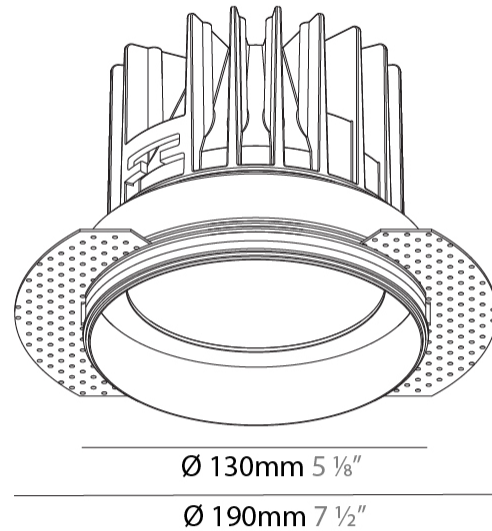

PHYSICAL

Shape: Round
Diameter (mm): 130
Diameter (in): 5 1/8
Height (mm): 122
Height (in): 4 13/16
Ceiling Thickness (mm): 10 / 12.5 / 15
Ceiling Thickness (in): 3/8 or 1/2 or 9/16
Min. Recessing Depth (mm): 130
Min. Recessing Depth (in): 5 1/8
Light Distribution: Downlight
Weight (kg): 0.882
Weight (lbs): 1.944
Fixture Finish: SSR / BKV / CWI / CRY / HAB / UFT / ITA / RUA / FTG / MYG / LOD / PUS / FRO / FUP / KIA / POP / BLS / SPG / MEY / GOH / GUM / CHC / COM / ABZ / JAG / OBR / MOS / ROR
Fixture Material: Aluminum Die Cast
Cut-out Measurements: 142mm / 5 9/16"
Upon Request: Unique Sizes Unique Ceiling Thickness

ELECTRICAL

Lamp Type: LED (Zhaga Standard)
Input Wattage (W): 28.6
Total Output Wattage (W): 26.4
Dimming: Tri-Mode (Non-Dimming and Phase Dimming (120Vac only) and 0-10V Dimming)
Driver Included: No
Driver Location: Recessed Housing
Driver Type: Constant Current - Universal
Driver Class: Class 2
Housing: See components
Input Voltage (V): 120 - 277
Constant Current (MA): 700

LED

Color Temperature (°K): 2700 / 3000 / 3500 / 4000
Max. Delivered Lumen (lm): 2282 / 2340 / 2436 / 2486
CRI: >90 CRI
Lamp Life (hrs): 50000

OPTICAL

Reflector°: 12 / 24 / 40

RATINGS AND CERTIFICATIONS

Certified By: Certified for North American Standards
IP rating: IP20
Upon Request: Special Beam Angles

122mm 4 13/16"